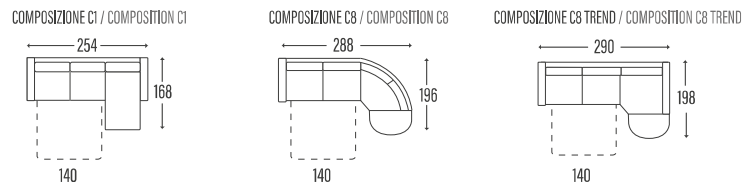

► ROLLER SYSTEM
ROLLER SYSTEM